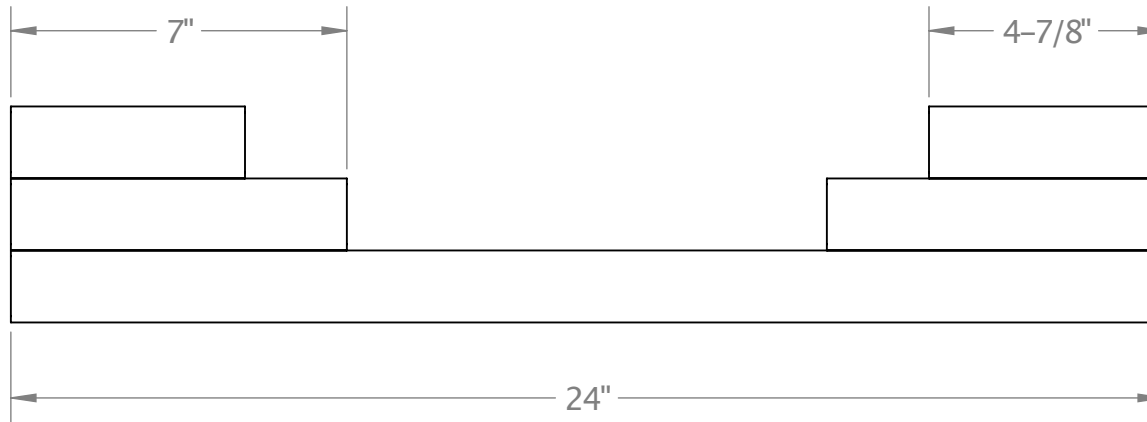

CUT 2X MATERIAL TO LENGTHS SHOWN AND SCREW TOGETHER  
1 - 8' BOARD WILL MAKE 2 CRADLES

CUT 2X MATERIAL TO LENGTHS SHOWN AND SCREW TOGETHER  
USE 2X4 FOR ANGLES, ANY 2X MATERIAL FOR BASE